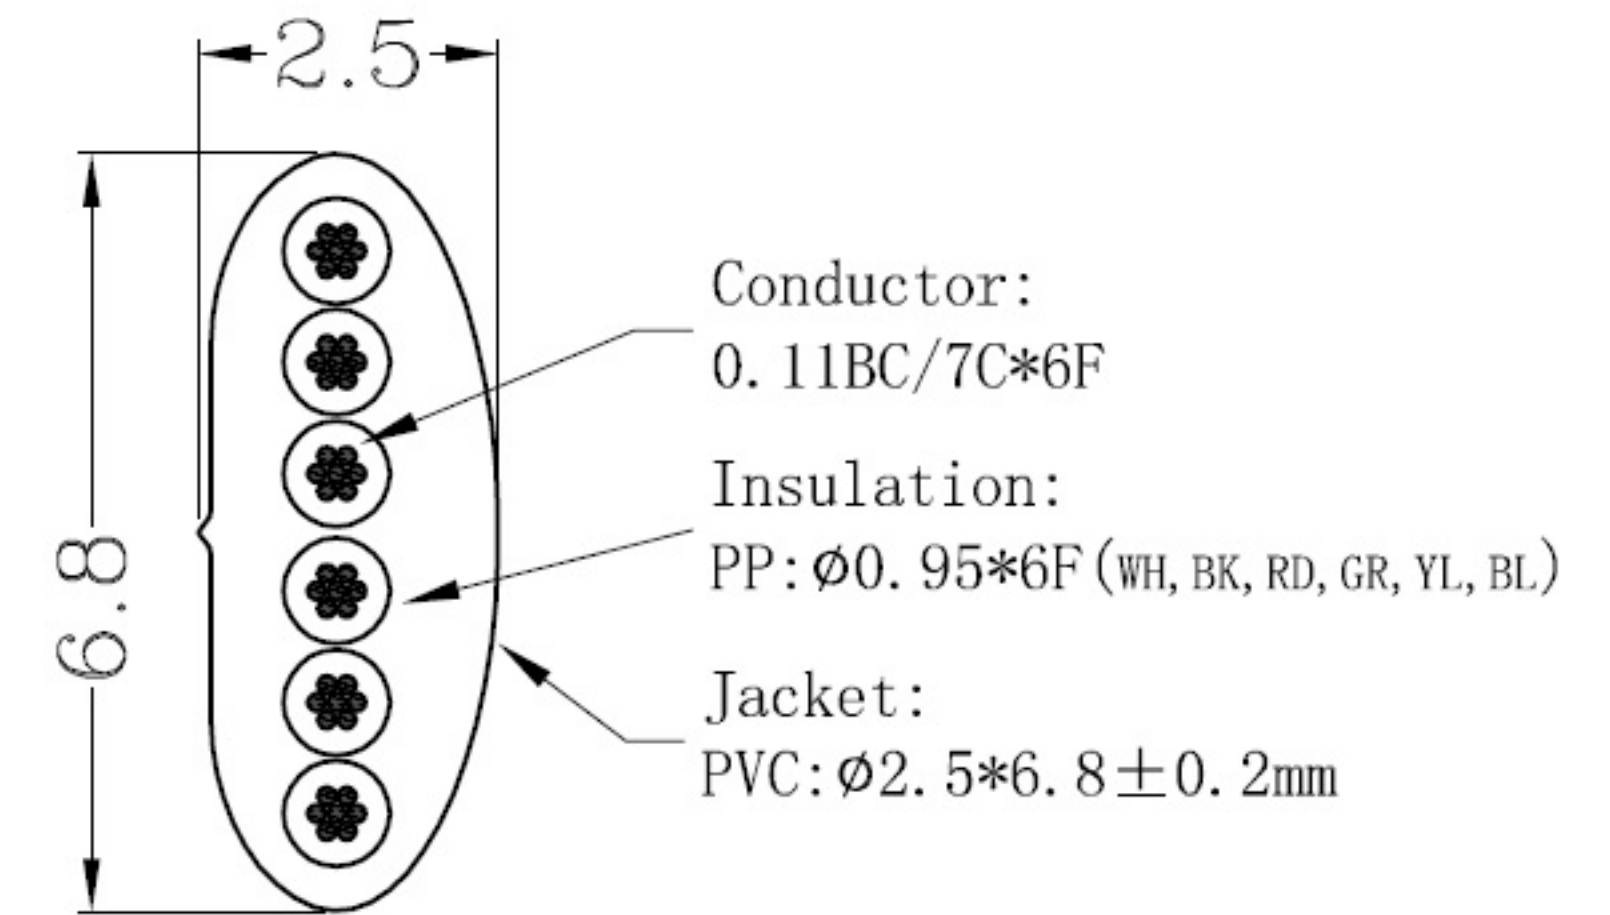

DESIGNATION	SIZE/L	Jacket Colour
TEL-0034-100/WH	100 M	WH

				DESCRIPTION	FINISHED PRODUCT'S FIGURE	SCALE	1 / 1	UNITS: MM	3RD ANGLE
				MODEL NO,	TME (TEL-0034-100/WH)				
APPROVED	CHECKED	DRAWING	DESIGNED	DRAWING NO,	TEL-0034-100/WH				
		HMYX	HMYX	FINISHING			2013/06/09		A 0
				MATERIAL		SYM	DATE		REVISION